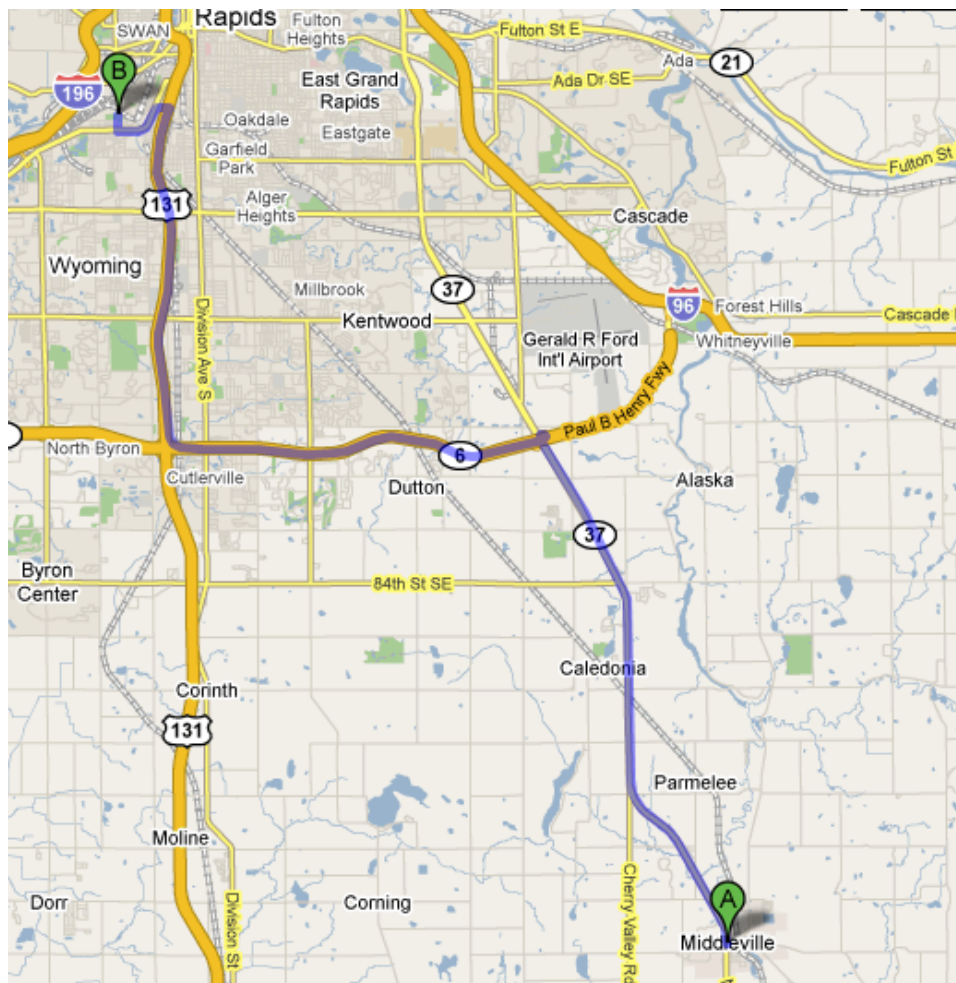

Middleville to Wyoming

1. Head **north** on **Arlington/MI-37** toward **Edward St**
Continue to follow MI-37  10.5 mi
2. Merge onto **MI-6 W** via the ramp to **Holland**  6.9 mi
3. Take exit **8** to merge onto **US-131 N** toward **Gd Rapids**  6.8 mi
4. Take exit **83A** for **Hall St**  0.2 mi
5. Turn **left** at **Hall St SW**  0.3 mi
6. Turn **left** at **Grandville Ave SW/I-196 Bus**
Continue to follow I-196 Bus  0.9 mi
7. Turn **right** at **Nagel Ave SW**
Destination will be on the right  0.3 mi

1300 Marquette St SW, Grand Rapids, MI 49509

Overall Map

Destination Map