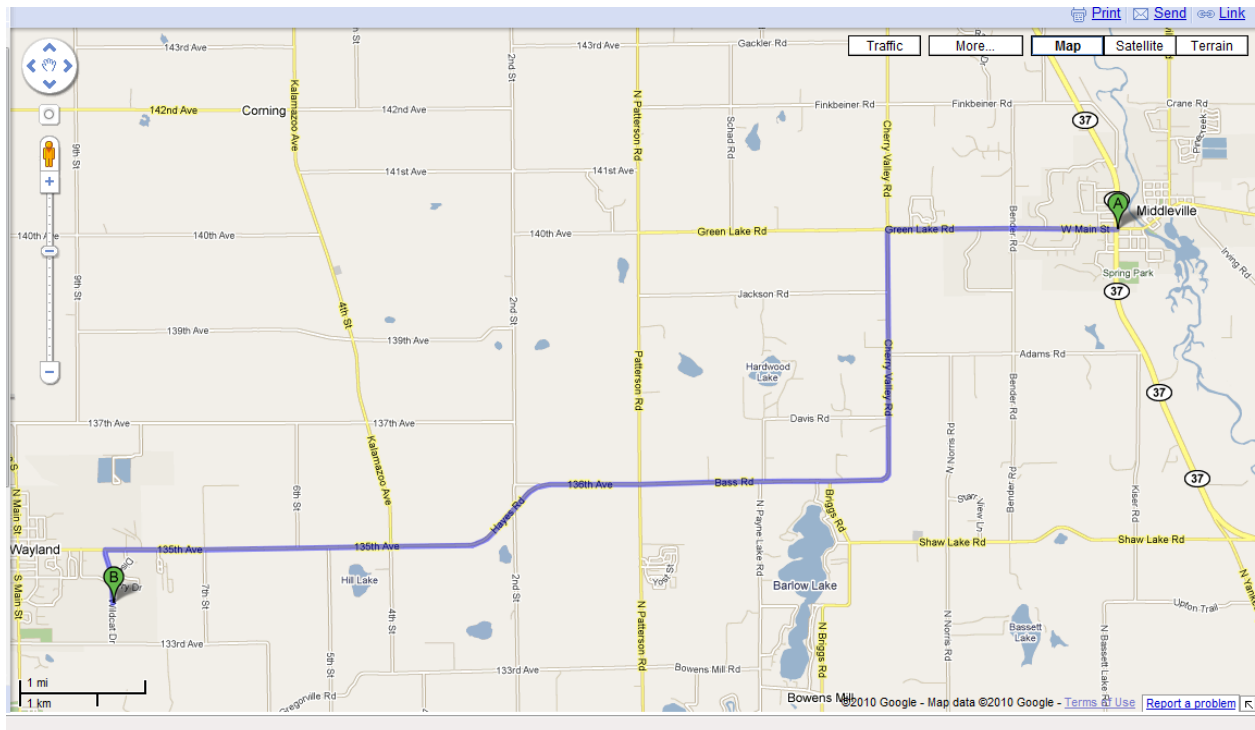

Middleville to Wayland, Middle School Fields, HS Varsity Field and AYSO Field

W Main St

1. Head **west** on **W Main St** toward **1st St** 0.8 mi
2. Continue onto **Green Lake Rd** 1.0 mi
3. Turn **left** at **Cherry Valley Rd** 2.1 mi
4. Continue onto **Bass Rd** 1.9 mi
5. Continue onto **136th Ave** 0.8 mi
6. Continue onto **Hayes Rd** 0.7 mi
7. Continue onto **135th Ave** 3.0 mi
8. Turn **left** at **Wildcat Dr** 0.4 mi

Wildcat Dr

Fields are on the East side of Wildcat Dr

Overall Map

Destination Map