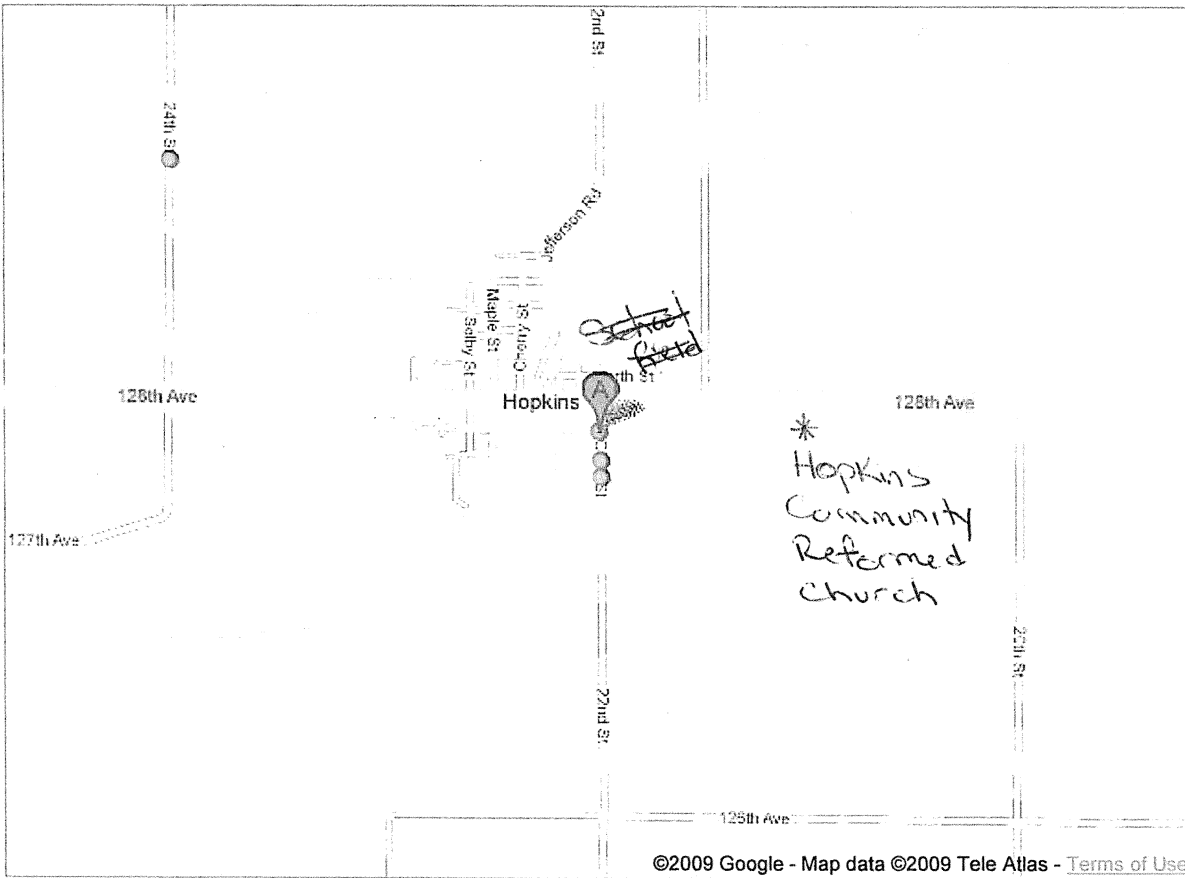

Google maps hopkins middle school

Notes from north: take 131 S to exit 61 (Bradley/Hopkins) go straight on road alongside expressway (12th st). Turn right on 128th Ave take until you come to clark street turn left. Field on right. Across from Hopkins Middle School.

Hopkins Ayso 1350
012-019

From South: Take 131 N to exit 61 (Bradley/Hopkins) go left, take another left on 12th st (which is road alongside express way). turn right on 128th ave go until you see clark st, turn left field on right. Across form the Hopkins Middle School.

OR the church field

A. Hopkins Middle School

215 S Clark St, Hopkins, MI [REDACTED]
1 review

012B Don Lowery 416 681-5629 Loweryby3@aol.com
012G-1 ~~Darren~~ Darren Harney 416 681-9779 darrenharney@sbcglobal.net
012G-2 Bryan Walker 269-793-3500 bryanwalker@kacra.org