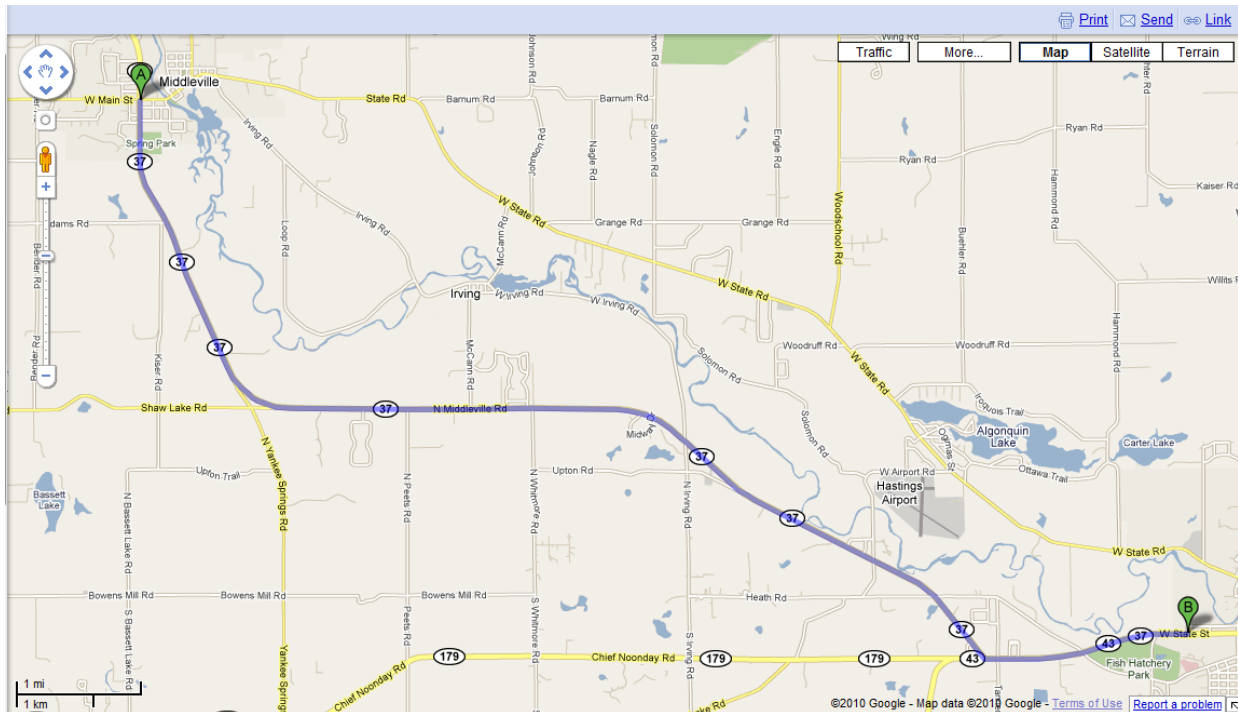

## Middleville to Hastings-Viking

S Broadway St

1. Head **south** on **S Broadway St/MI-37 S** toward **Dearborn St** 9.3 mi
2. Turn **left** at **MI-37 S/MI-43 E** 1.7 mi
3. Turn **left** at **Industrial Park Dr** 0.2 mi

Viking Corporation  
210 Industrial Park Dr

Viking Field is at the end of the dead end drive, across from the Barry County Animal Shelter.

## Overall Map

# Destination Map