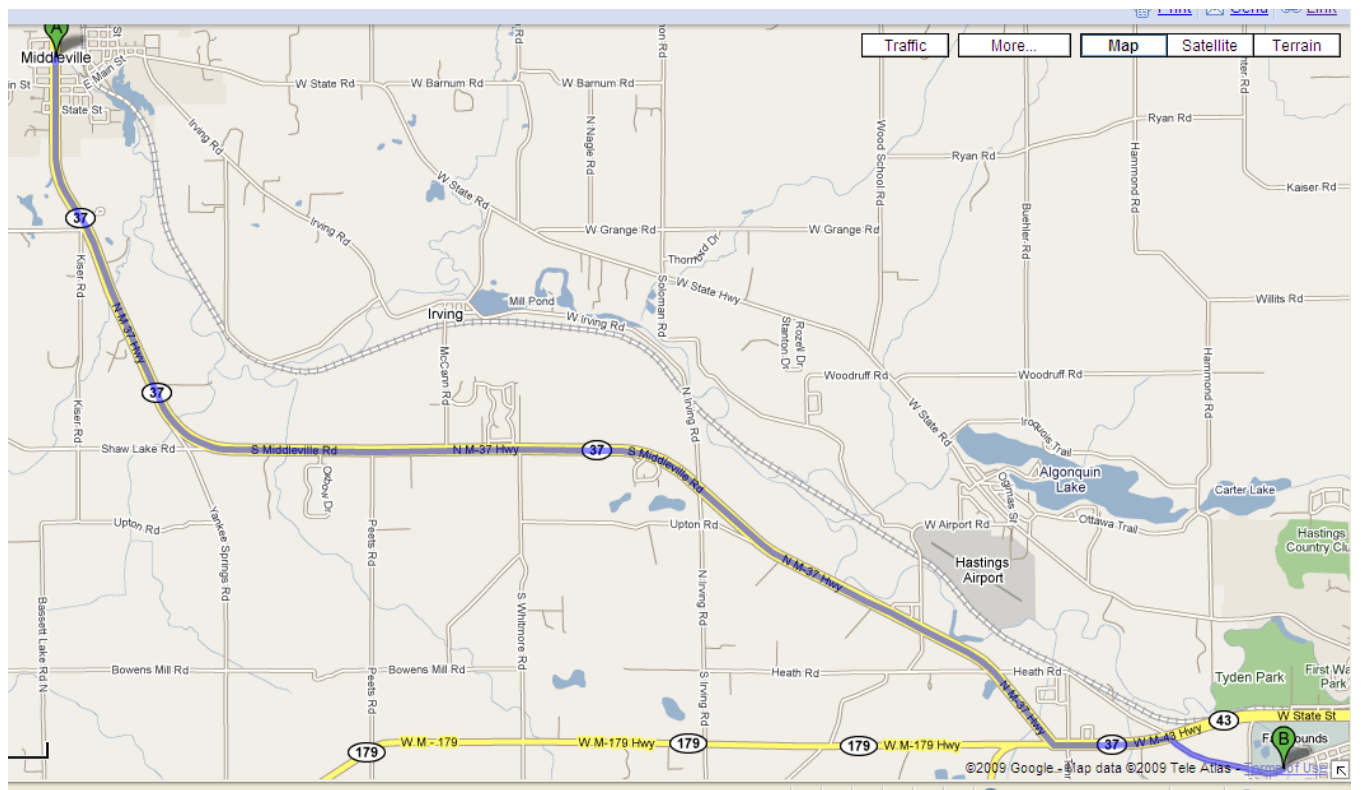

## Middleville to Hastings

1. Head **south** on **Arlington/MI-37** toward **Sherman St** 9.5 mi  
Continue to follow MI-37

---

2. Turn **left** at **Gun Lake Rd/MI-37/MI-43** 0.8 mi

---

3. Turn **right** at **W Green St** 0.8 mi  
Destination will be on the left

Fish Hatchery Park  
West Green Street, Hastings, Michigan 49058  
49058

## Overall Map

# Destination Map