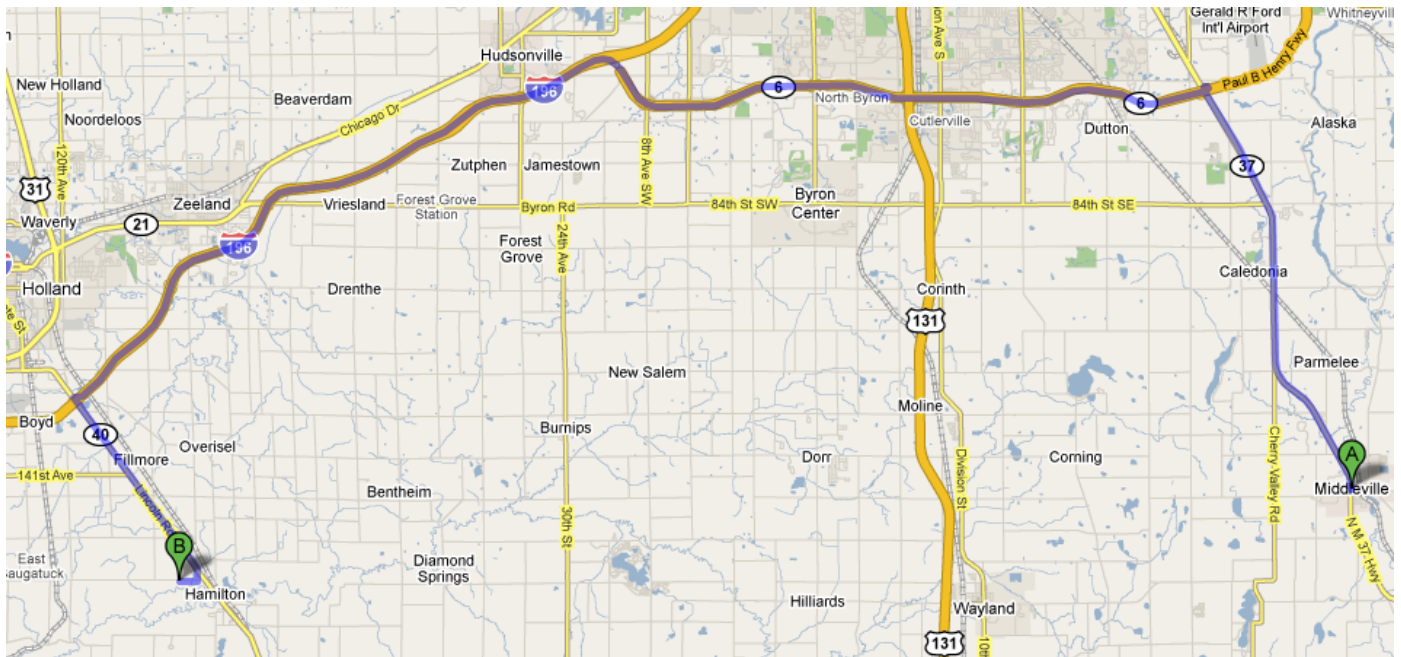

## Middleville to Hamilton

1. Head <b>north</b> on <b>Arlington/MI-37</b> toward <b>Edward St</b> Continue to follow MI-37		10.5 mi
2. Merge onto <b>MI-6 W</b> via the ramp to <b>Holland</b>		15.0 mi
3. Take the exit onto <b>I-196 W</b> toward <b>Holland</b>		16.0 mi
4. Take exit <b>49</b> for <b>MI-40</b> toward <b>Allegan</b>		0.4 mi
5. Turn <b>left</b> at <b>Lincoln Rd/M 40/MI-40</b> (signs for <b>Allegan</b> ) Continue to follow Lincoln Rd/MI-40		5.1 mi
6. Slight <b>right</b> at <b>48th St</b>		0.3 mi
7. Turn <b>right</b> at <b>136th Ave</b>		0.4 mi

4911 136th Ave, MI 49419

## Overall Map

# Destination Map