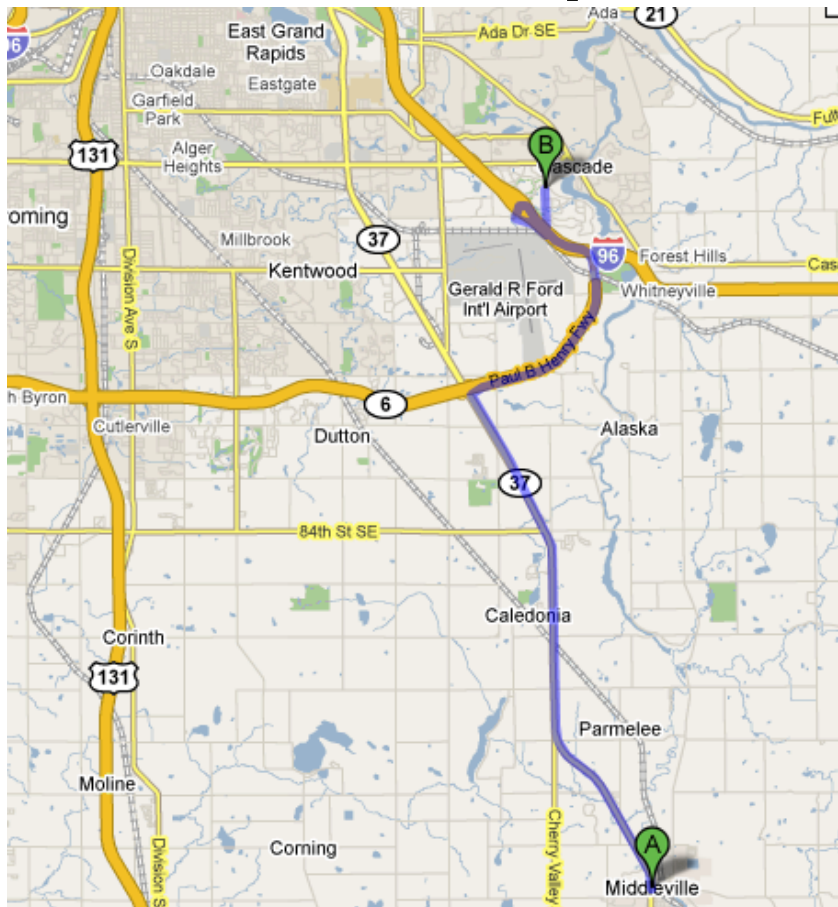

## Middleville to Cascade Twp Park

- |  |  |         |
|--|--|---------|
| 1. Head <b>north</b> on <b>Arlington/MI-37</b> toward <b>Edward St</b><br>Continue to follow MI-37 |  | 10.4 mi |
| 2. Turn <b>right</b> to merge onto <b>MI-6 E</b> toward <b>I-96</b>                                |  | 3.5 mi  |
| 3. Take the exit onto <b>I-96 W</b> toward <b>Muskegon</b>   |  | 2.1 mi  |
| 4. Take exit <b>44</b> toward <b>36th St</b>   |  | 0.4 mi  |
| 5. Turn <b>left</b> at <b>36th St SE</b>   |  | 0.7 mi  |
| 6. Turn <b>left</b> at <b>Thornapple River Dr SE</b>   |  | 0.9 mi  |
| 7. Continue on <b>Thornhills Ave SE</b>  |  | 56 ft   |

3190 Thornhills Ave SE, Grand Rapids, MI 49546  
Cascade Twp Park

## Overall Map

# Destination Map