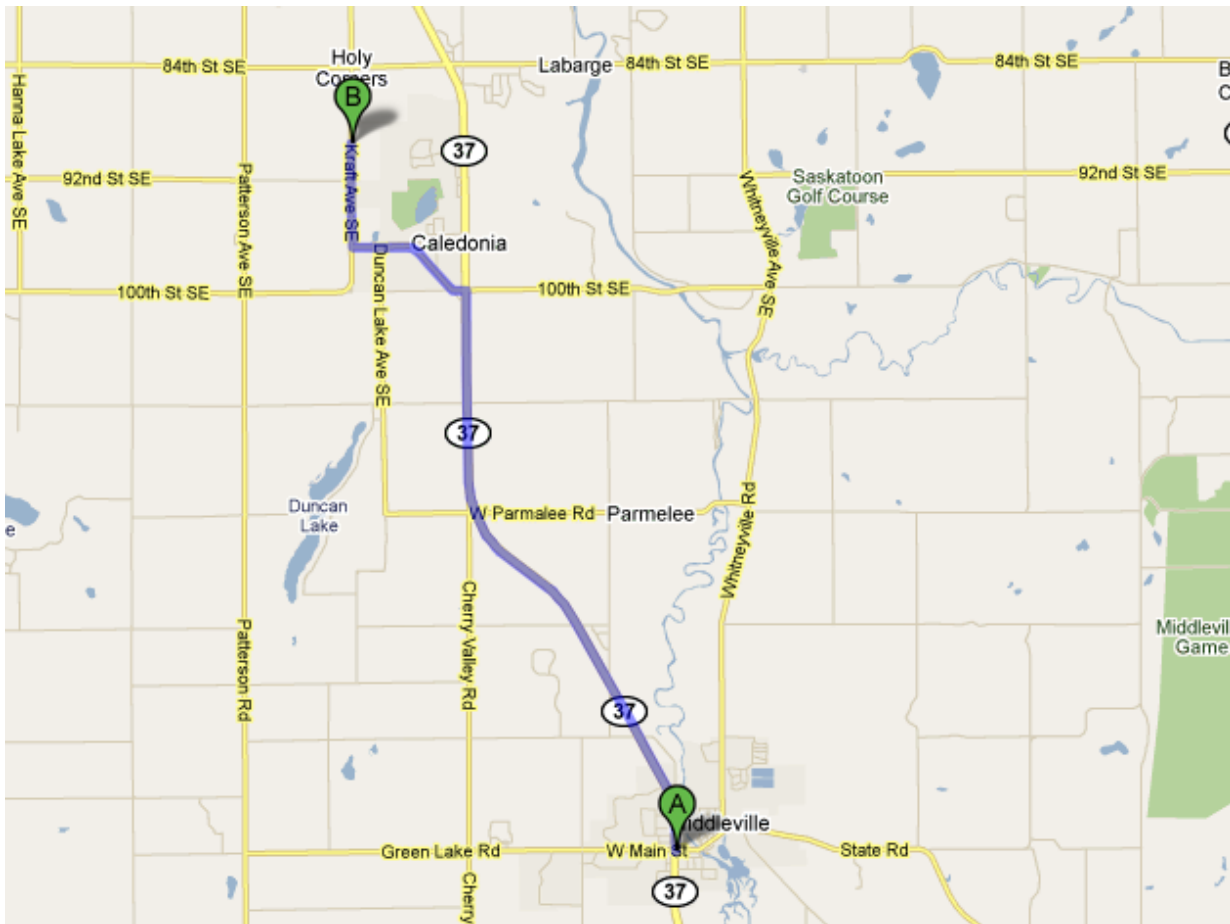

## Middleville to Emmons Lake Elementary School

1. Head **north** on **Arlington St/MI-37 N** toward **Johnson St** 5.6 mi  
Continue to follow MI-37 N
2. Turn **left** at **100th St SE** 0.1 mi
3. Take the 2nd **right** onto **Kinsey St SE** 0.5 mi
4. Take the 1st **left** onto **Johnson St SE** 0.5 mi
5. Turn **right** at **Kraft Ave SE** 0.9 mi  
Destination will be on the right

Emmons Lake Elementary School  
8950 Kraft Avenue Southeast  
Caledonia, MI 49316-7303

## Overall Map

# Destination Map