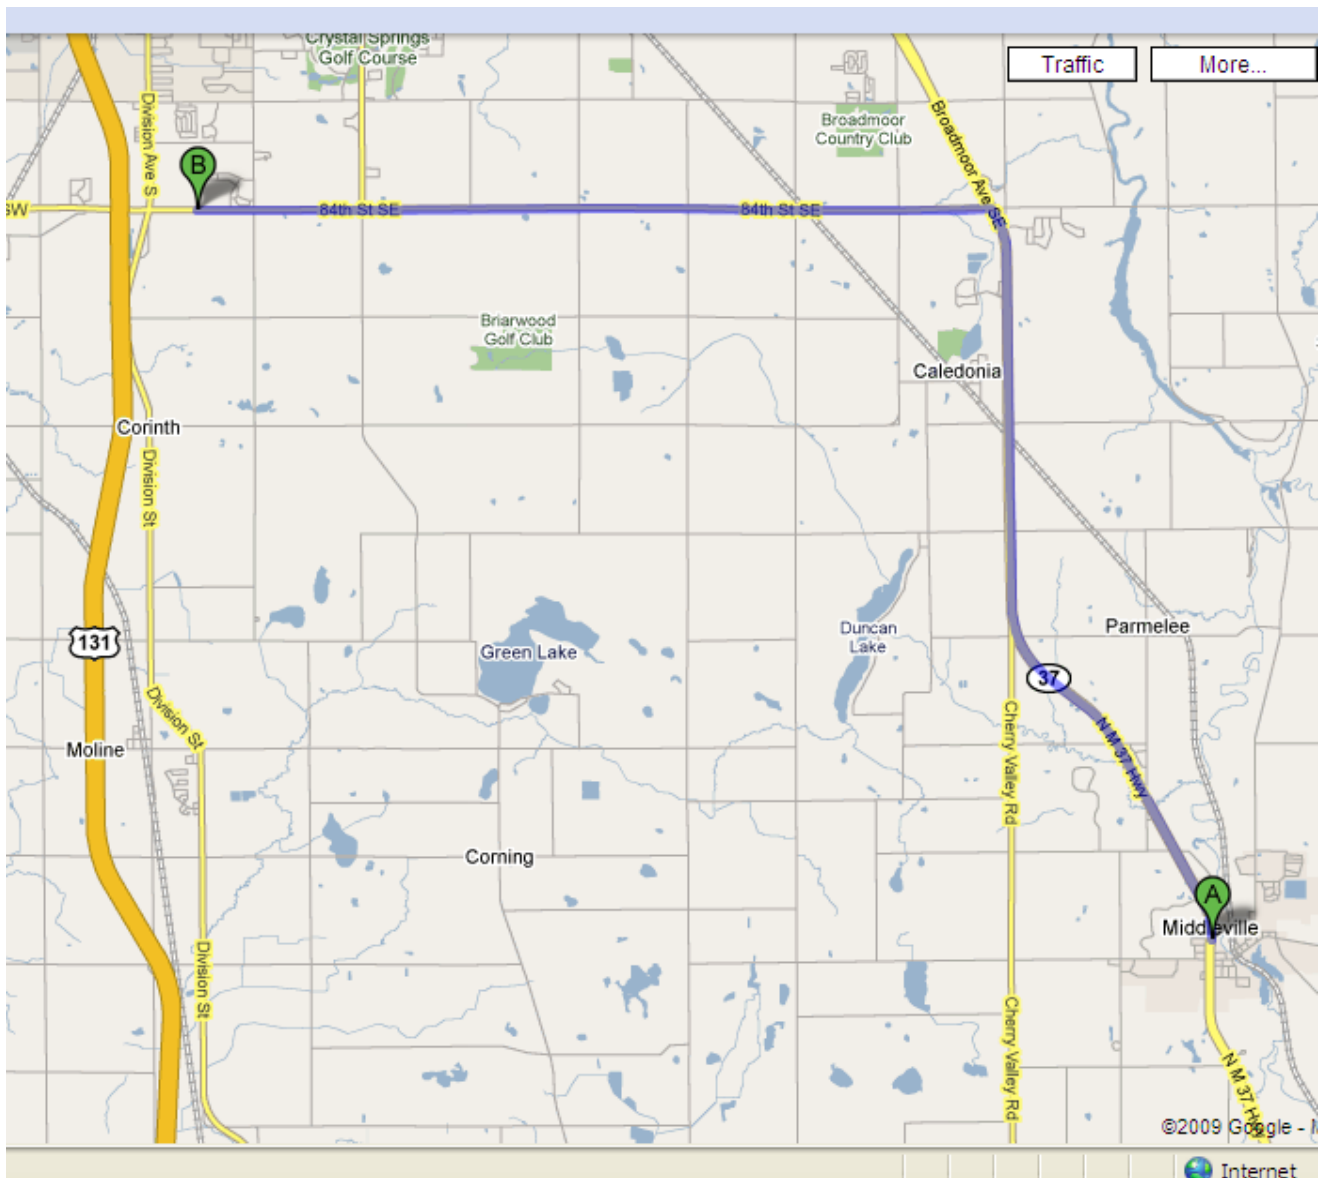

Middleville to Byron Center

1. Head **north** on **Arlington/MI-37** toward **Edward St**
Continue to follow MI-37

7.4 mi

2. Turn **left** at **84th St SE**

7.4 mi

399 84th St SE, Byron Center, MI 49315
Brewer Park

Overall Map

Destination Map