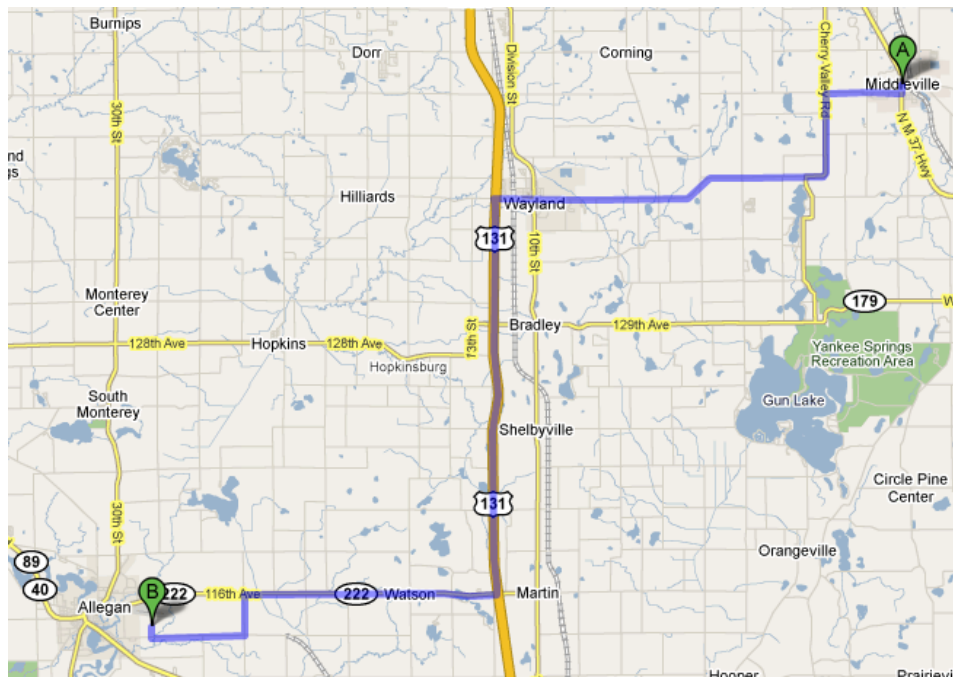

Middleville to Allegan

- | | | |
|---|--|--------|
| 1. Head south on Arlington/MI-37 toward Sherman St | | 0.2 mi |
| 2. Turn right at W Main St | | 0.8 mi |
| 3. Continue on Green Lake Rd | | 1.0 mi |
| 4. Turn left at Cherry Valley Rd | | 2.0 mi |
| 5. Continue on Bass Rd | | 1.9 mi |
| 6. Continue on 136th Ave | | 0.8 mi |
| 7. Continue on Hayes Rd | | 0.7 mi |
| 8. Continue on 135th Ave | | 4.6 mi |
| 9. Turn left to merge onto US-131 S toward Kalamazoo | | 9.3 mi |
| 10. Take exit 55 for MI-222 toward Martin/Allegan | | 0.2 mi |
| 11. Turn right at 116th Ave/M 222/MI-222 (signs for Allegan)
Continue to follow 116th Ave/MI-222 | | 6.1 mi |
| 12. Turn left at 24th St | | 1.0 mi |
| 13. Turn right at 114th Ave | | 2.3 mi |
| 14. Turn right at 29th St | | 0.3 mi |

1451 29th St, Allegan, MI 49010, Allegan Sports Complex

Overall Map

Destination Map