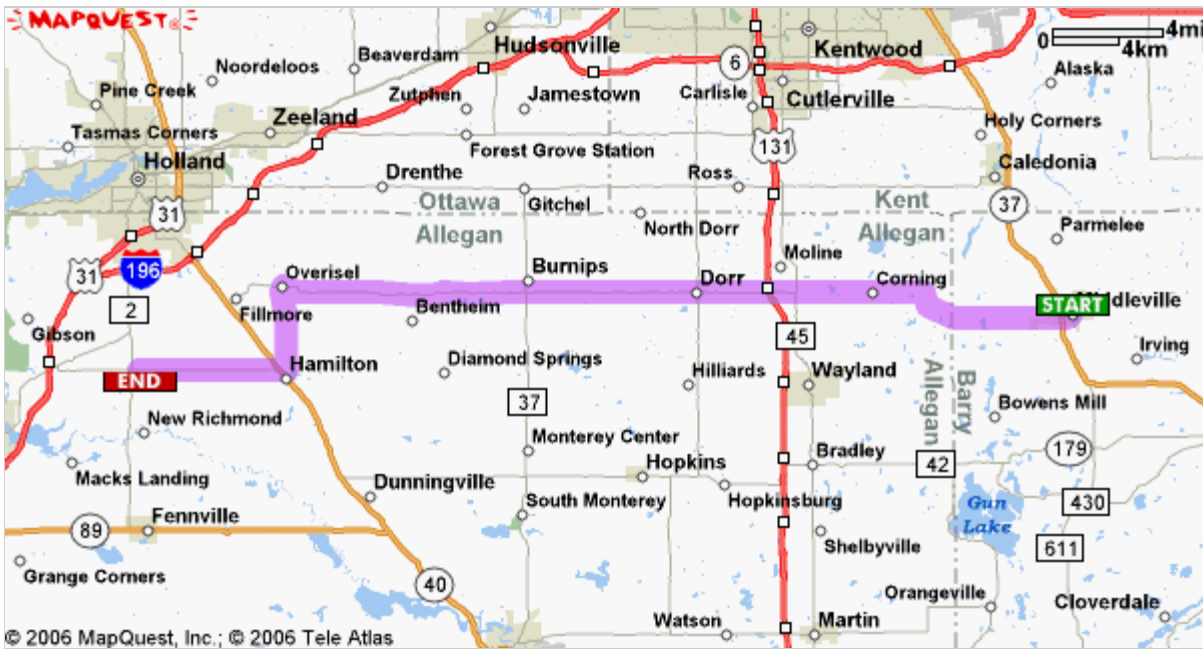

Start: Middleville, MI US
End: [5700-5798] 136th Ave
 Hamilton, MI 49419, US

Notes:

Contact Rebecca Hoskins prior to game for confirmation (269) 795-1131

WE KNOW HOTELS INSIDE AND OUT.®

Find Deals in your Favorite Cities!

hotels.com

Directions

Distance

Total Est. Time: 55 minutes **Total Est. Distance:** 37.56 miles

	1: Start out going WEST on E MAIN ST toward CHURCH ST.	1.2 miles
	2: E MAIN ST becomes GREEN LAKE RD / CR-442.	3.0 miles
	3: Turn RIGHT onto N PATTERSON RD.	0.5 miles
	4: Turn LEFT onto 141ST AVE.	1.0 miles
	5: Turn RIGHT onto 2ND ST.	0.5 miles
	6: Turn LEFT onto 142ND AVE.	22.0 miles
	7: Turn RIGHT to stay on 142ND AVE.	0.2 miles
	8: Turn LEFT to stay on 142ND AVE.	0.5 miles
	9: Turn LEFT onto 47TH ST.	3.2 miles
	10: Turn RIGHT onto 136TH AVE.	5.2 miles
	11: End at [5700-5798] 136th Ave Hamilton, MI 49419, US	

Total Est. Time: 55 minutes **Total Est. Distance:** 37.56 miles

Printer-friendly page sponsored by HP

Start:
Middleville, MI US

End:
[5700-5798] 136th Ave
Hamilton, MI 49419, US

All rights reserved. Use Subject to License/Copyright