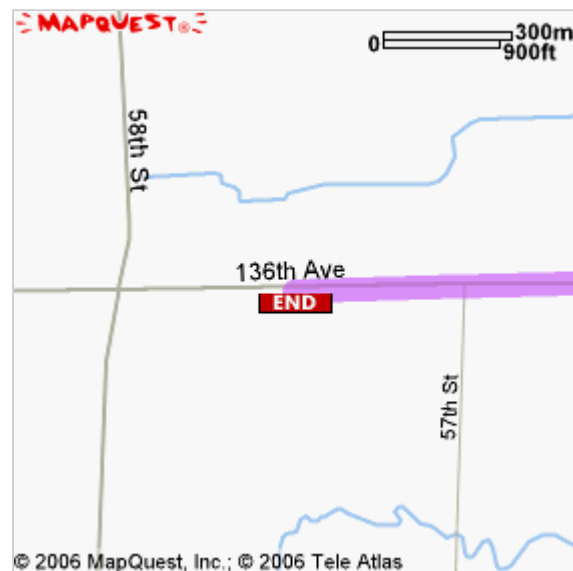

Start: Middleville, MI US
End: [5700-5798] 136th Ave
 Hamilton, MI 49419, US

Notes:

Contact Rebecca Hoskins prior to game for confirmation (269) 795-1131

WE KNOW HOTELS INSIDE AND OUT.®

Find Deals in your Favorite Cities!

hotels.com

Directions

Distance

Total Est. Time: 55 minutes **Total Est. Distance:** 37.56 miles

	1: Start out going WEST on E MAIN ST toward CHURCH ST.	1.2 miles
	2: E MAIN ST becomes GREEN LAKE RD / CR-442.	3.0 miles
	3: Turn RIGHT onto N PATTERSON RD.	0.5 miles
	4: Turn LEFT onto 141ST AVE.	1.0 miles
	5: Turn RIGHT onto 2ND ST.	0.5 miles
	6: Turn LEFT onto 142ND AVE.	22.0 miles
	7: Turn RIGHT to stay on 142ND AVE.	0.2 miles
	8: Turn LEFT to stay on 142ND AVE.	0.5 miles
	9: Turn LEFT onto 47TH ST.	3.2 miles
	10: Turn RIGHT onto 136TH AVE.	5.2 miles
	11: End at [5700-5798] 136th Ave Hamilton, MI 49419, US	

Total Est. Time: 55 minutes **Total Est. Distance:** 37.56 miles

Printer-friendly page sponsored by HP

Start:
Middleville, MI US

End:
[5700-5798] 136th Ave
Hamilton, MI 49419, US

All rights reserved. Use Subject to License/Copyright